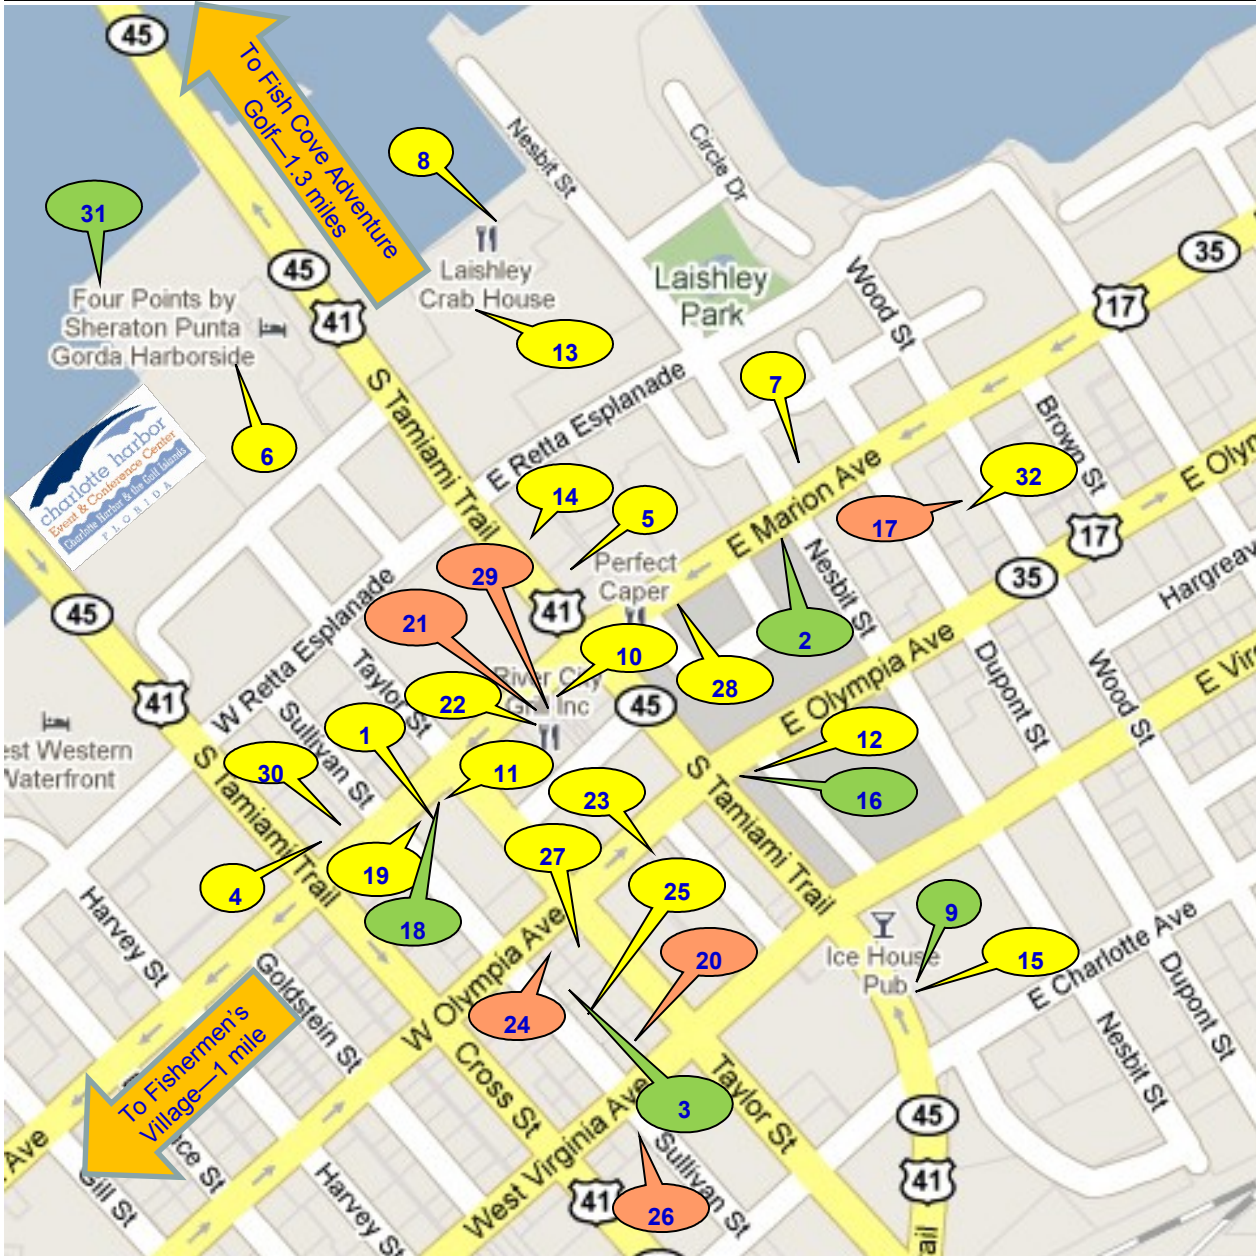

Punta Gorda Passport

S = Shopping Bar = B
R = Restaurant

- 1 Big D's Chicago Eatery (R)
- 2 Celtic Ray Pub House (B/R)
- 3 Closer to the Vine Wine Bar (B/R)
- 4 Cubby's Ice Cream & Deli (R)
- 5 Dean's South of the Border (R/B)
- 6 Dockside Grille @ The Four Points (R)
- 7 Encore Tea Room & Café (R)
- 8 Harborwalk Scoops & Bites (R)
- 9 Icehouse Pub (B/R)
- 10 In Your Face Cupcakes (R)
- 11 Jack's Restaurant (R/B)
- 12 Jimmy's Tacos (R)
- 13 Laishley Crab House (R/B)
- 14 Lulu Restaurant @ the Wyvern (R)
- 15 Manatee's Pizza & Italian Restaurant (R)
- 16 Moosehead's Cigar Bar (B)
- 17 Olde Punta Gorda Cigar Emporium (S)
- 18 One Eleven Martini Bar (B/R)
- 19 Opus Restaurant (R)
- 20 Papillon Gifts, Books, & More (S)
- 21 Pomegranate and Fig (S)
- 22 River City Grill (R)
- 23 Sandra's Restaurant (R)
- 24 So Sausalito (S)
- 25 Sugar Island Cupcakes (R)
- 26 Swiss Chocolate (S)
- 27 Table 209 (R)
- 28 The Perfect Caper (R)
- 29 Tiki's Clothing (S)
- 30 Trabue Restaurant (R)
- 31 TT's Tiki Bar (B)
- 32 Wood Street Grill (R)